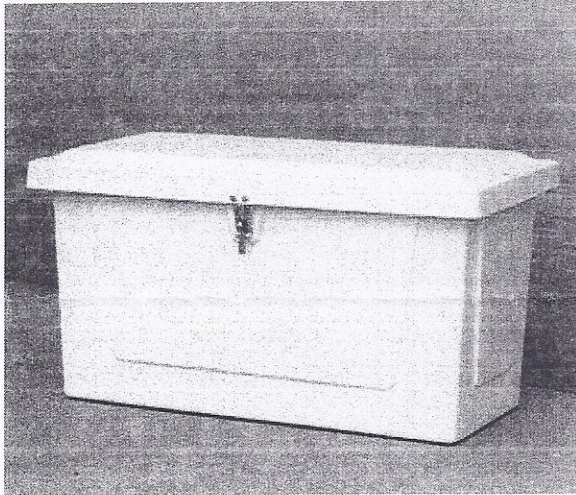

Products

323 - Maxi

Outer Dimensions:

W	D	H
39.5	19.75	21.5

Inner Dimensions:

W	D	H
35	14.5	18

Accessories:

24L, 323T